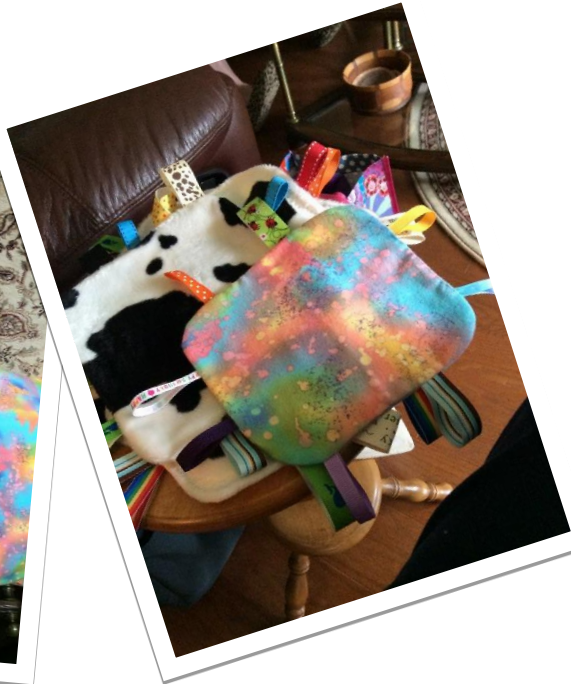

## OUTREACH WITH RICA

Every month, a small group of dedicated quilters gather to make quilts for our Outreach Program. And every month, they showcase an amazing number of quilts.

You can also help make items for Outreach / Cuddle Quilts at our SEWcials. Rica will be there with her basket of items you can help out with. If you would like to join the group, please contact Rica:

## TOUCH QUILTS WITH JUDY

last year, our wonderful guild members made touch quilts for Iroquois Lodge on the Reserve. We would like to thank them for generously donating their time and talent to this cause. A total of 39 quilts were delivered. They have extras and more aren't needed at this time. Judy will make up more kits and bring them to our meeting in September. These quilts will be placed in nursing homes where they are needed.