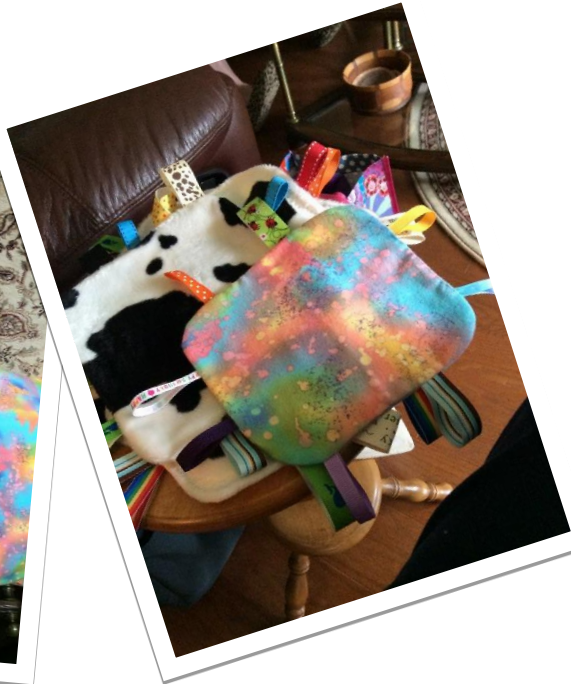

OUTREAC H

OUTREACH WITH RICA

Every month, a small group of dedicated quilters gather to make quilts for our Outreach Program. And every month, they showcase an amazing number of quilts.

You can also help make items for Outreach / Cuddle Quilts at our SEWcials. Rica will be there with her basket of items you can help out with. If you would like to join the group, please contact Rica:

1maguire1@rogers.com

TOUCH QUILTS WITH JUDY

last year, our wonderful guild members made touch quilts for Iroquois Lodge on the Reserve. We would like to thank them for generously donating their time and talent to this cause. A total of 39 quilts were delivered. They have extras and more aren't needed at this time. Judy will make up more kits and bring them to our meeting in September. These quilts will be placed in nursing homes where they are needed.